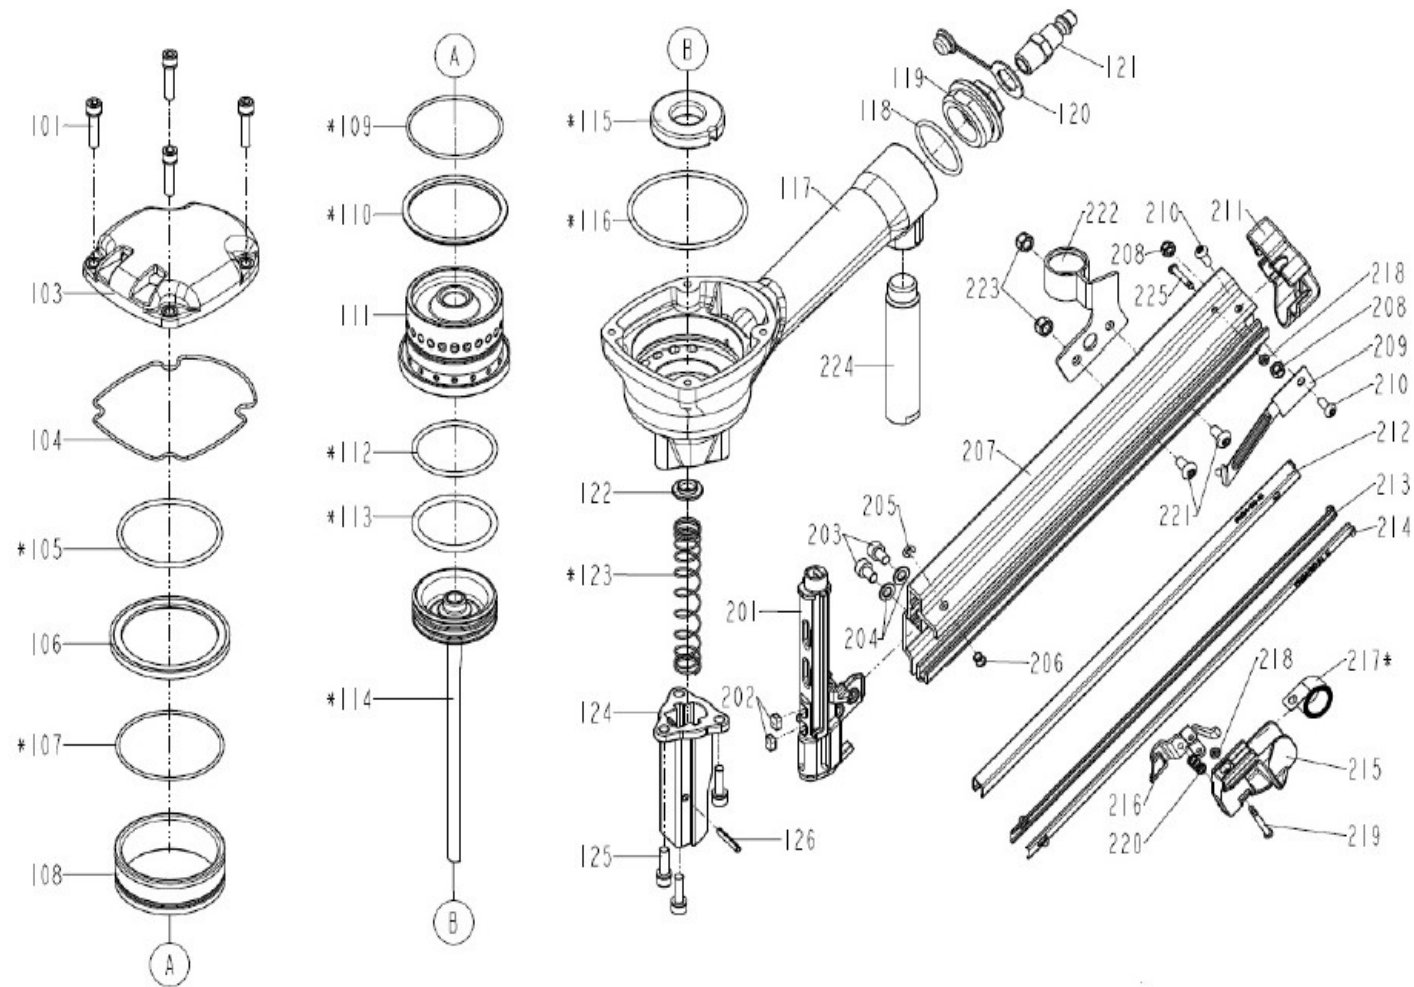

Metal Connector Nailer ESSVE MCN 34/50

Tool Partnr: 713055

Pos	PARTS NAME	ESSVE Partnumber	Pos	PARTS NAME	ESSVE Partnumber	Service kits	
101	BOLT ASSY	873101	201	NOSE PIECE	10001331	Service kit	901097
103	CAP	10004474	202	MAGNET	10001332	Driver kit	901099
104	CYLINDER CAP SEAL	873104	203	HEX.SOC.HD.BOLT	2040101030302	Latch kit	901101
105	O - RING	873105	204	FLAT WASHER	873204		
106	COLLAR	10001327	205	E - RING	10001037		
107	O - RING	873107	206	BRACKET	10001333		
108	CYLINDER SPACER	10001328	207	MAGAZINE A	10001334		
109	O - RING	873109	208	LOCK NUT	10001055		
110	CYLINDER SEAL	873110	209	STOP NAIL PLATE	10001335		
111	CYLINDER	10001329	210	HALF ROUND HD.HEX.BOLT	10001183		
112	O - RING	873112	211	PROTECTING HOOD COVER	10001336		
113	O - RING	873113	212	STEEL CHANNEL	10001337		
114	DRIVER UNIT	10004475	213	STEEL CHANNEL	10001338		
115	BUMPER	873115	214	STEEL CHANNEL	10001339		
116	O - RING	873116	215	PROTECTING HOOD COVER	10001340		
117	GUN BODY UNIT	10004476	216	PUSHER	873216		
118	O - RING	873118	217	SPRING	873217		
119	END CAP	10001330	218	URETHANE RETAINER	1131D04600011		
121	AIR PLUG	10004362	219	TRIGGER PIVOT PIN	873219		
121	AIR PLUG	10002926	220	STOPPER FINGER SPRING	873220		
122	DRIVER GUIDE	873122	221	HALF ROUND HD.HEX.BOLT	10001019		
123	SPRING	10004477	222	BRACKET	10001341		
124	DEEP IMPACT SOCKET 1	873124	223	LOCK NUT	10001057		
125	BOLT ASSY	2040100030102	224	SHAFT	10001342		
126	SPRING PIN	10001044	225	FIXED PIN	10004433		