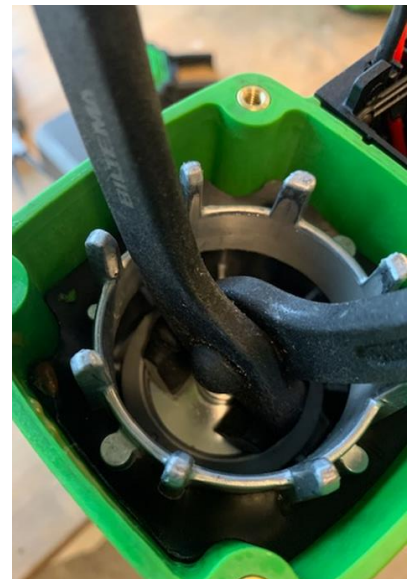

Replacement of Driver blade. Essve Gas tools.

(Pge 1:3)

Replacement of Driver blade. Essve Gas tools.

(Pge 2:3)

Remove the piston ring, and mount on the new driver blade.

Reassemble the tool in reverse order.

Replacement of Driver blade. Essve Gas tools.

(Pge 3:3)